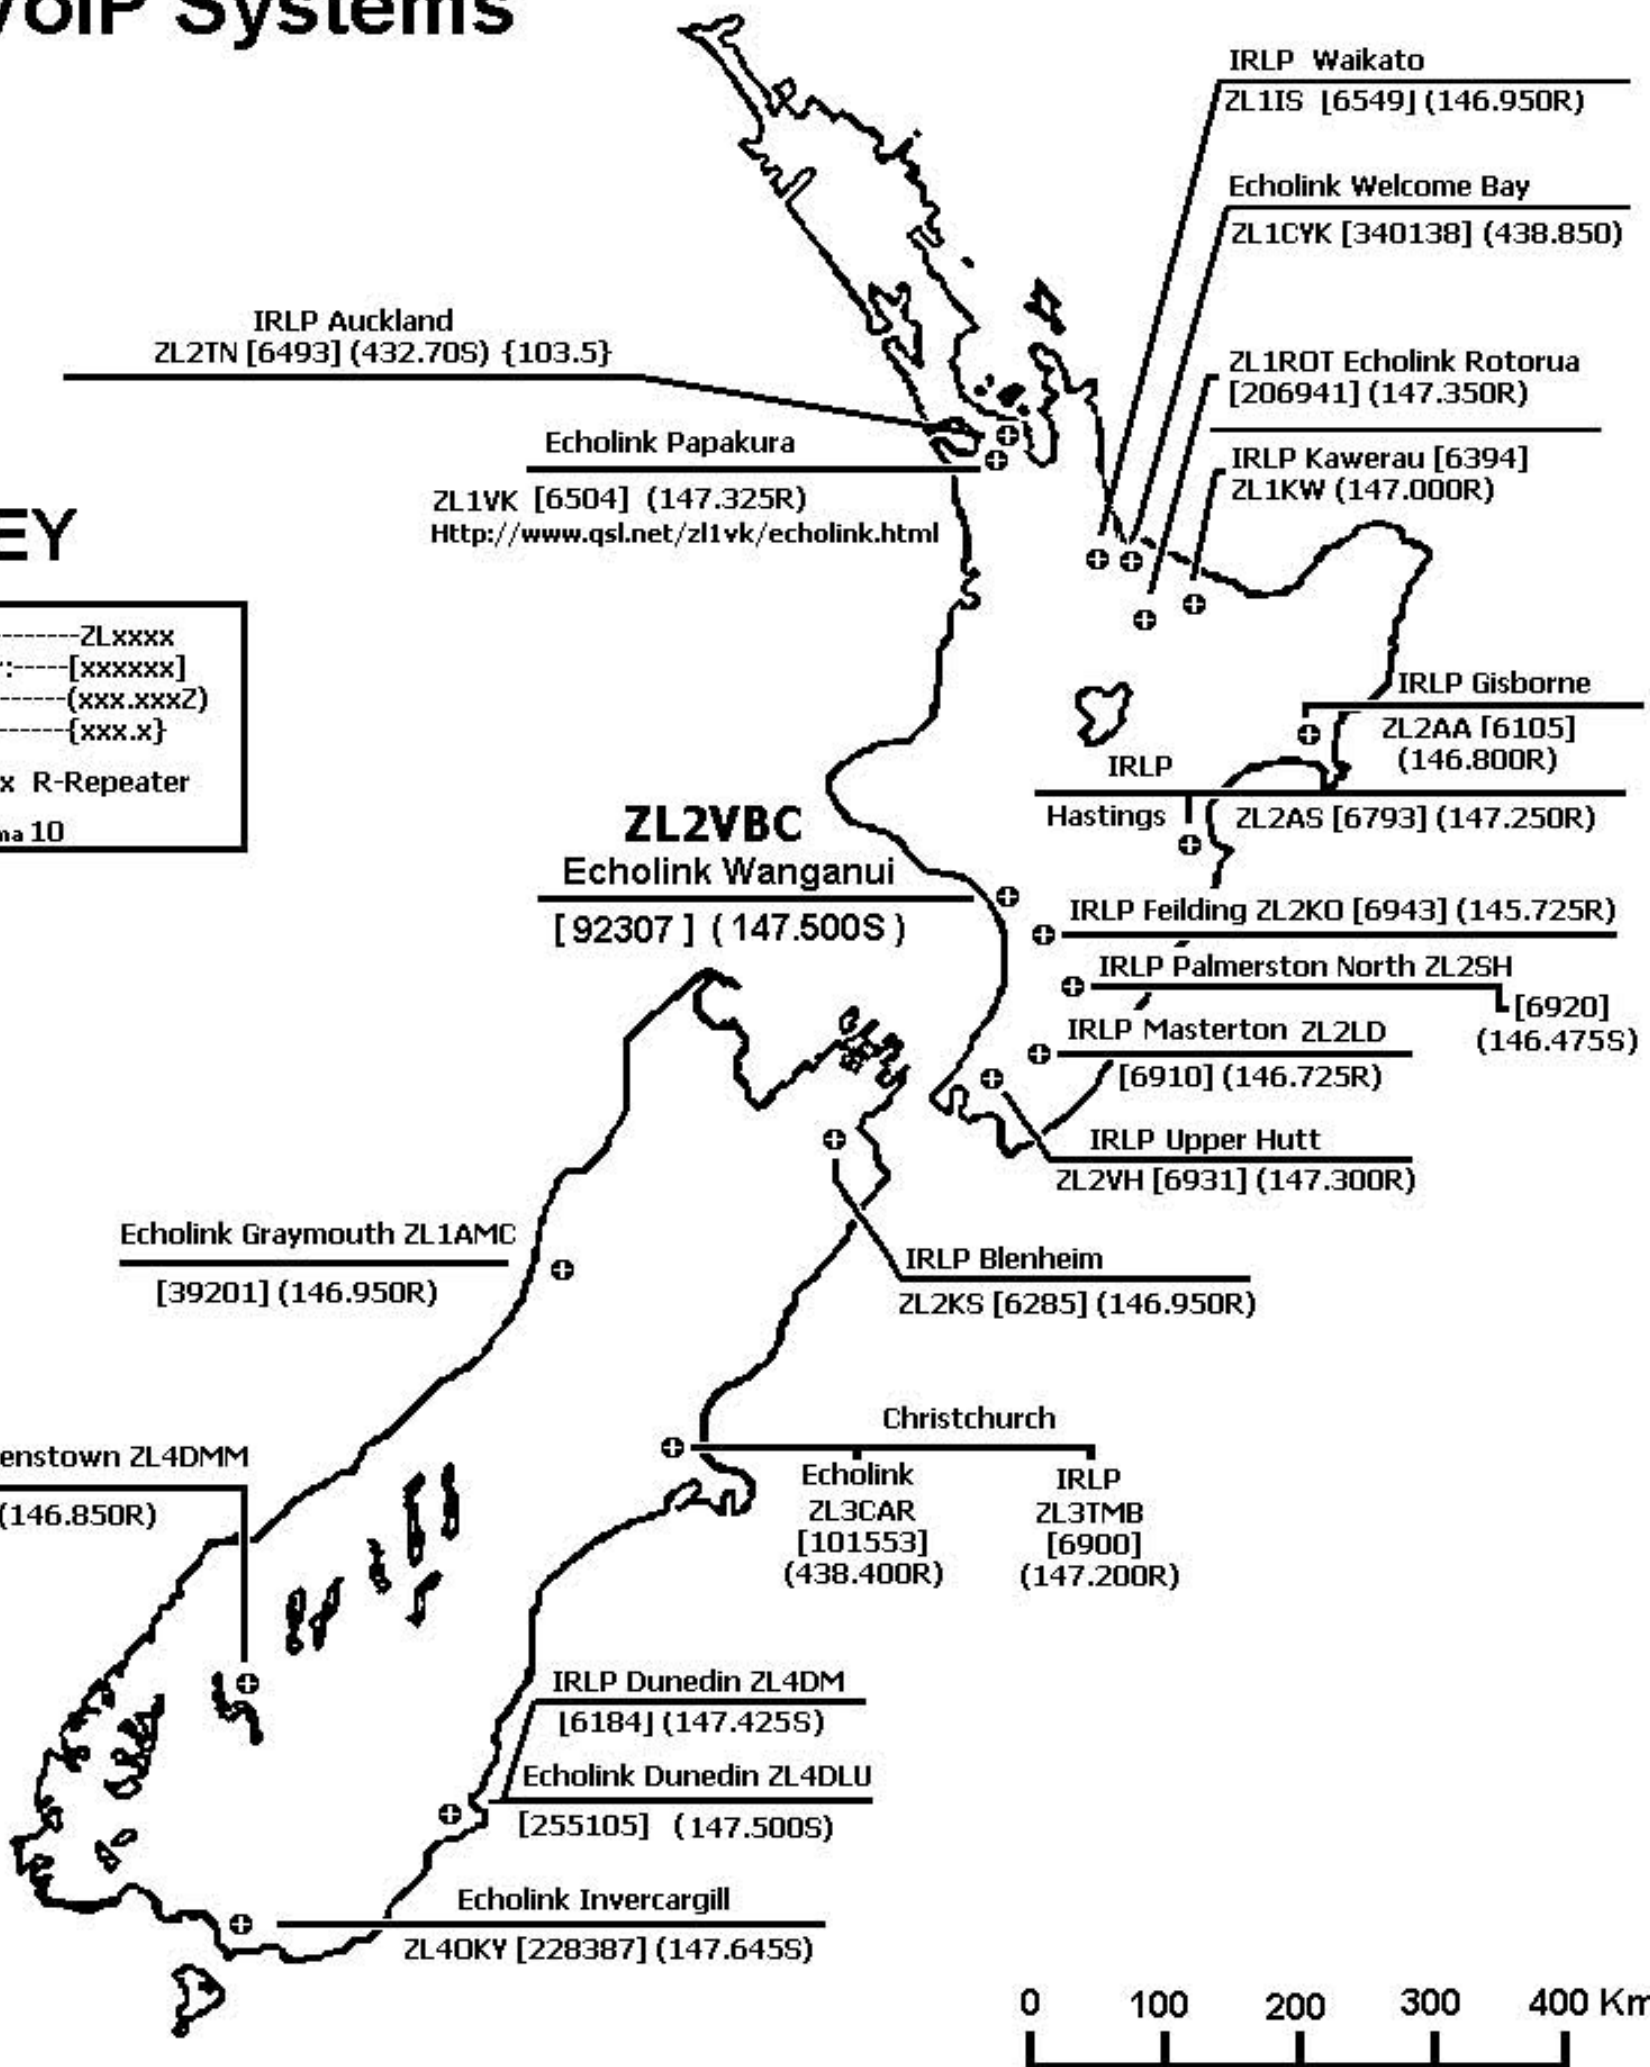

New Zealand Amateur Radio VoIP Systems

KEY

Call Sign:-----ZLxxxx
 Node Number:----[xxxxxx]
 Freq:------(xxx.xxxZ)
 Tone:-----{xxx.x}

 Z=S-Simplex R-Repeater
 Tahoma 10

Prepared By Cyril Rosewarne ZL2VBC JULY 2007

Map Download <http://homepages.xnet.co.nz/~rosvonne/EcholinkWebpage/Echolinkmap15.pdf>