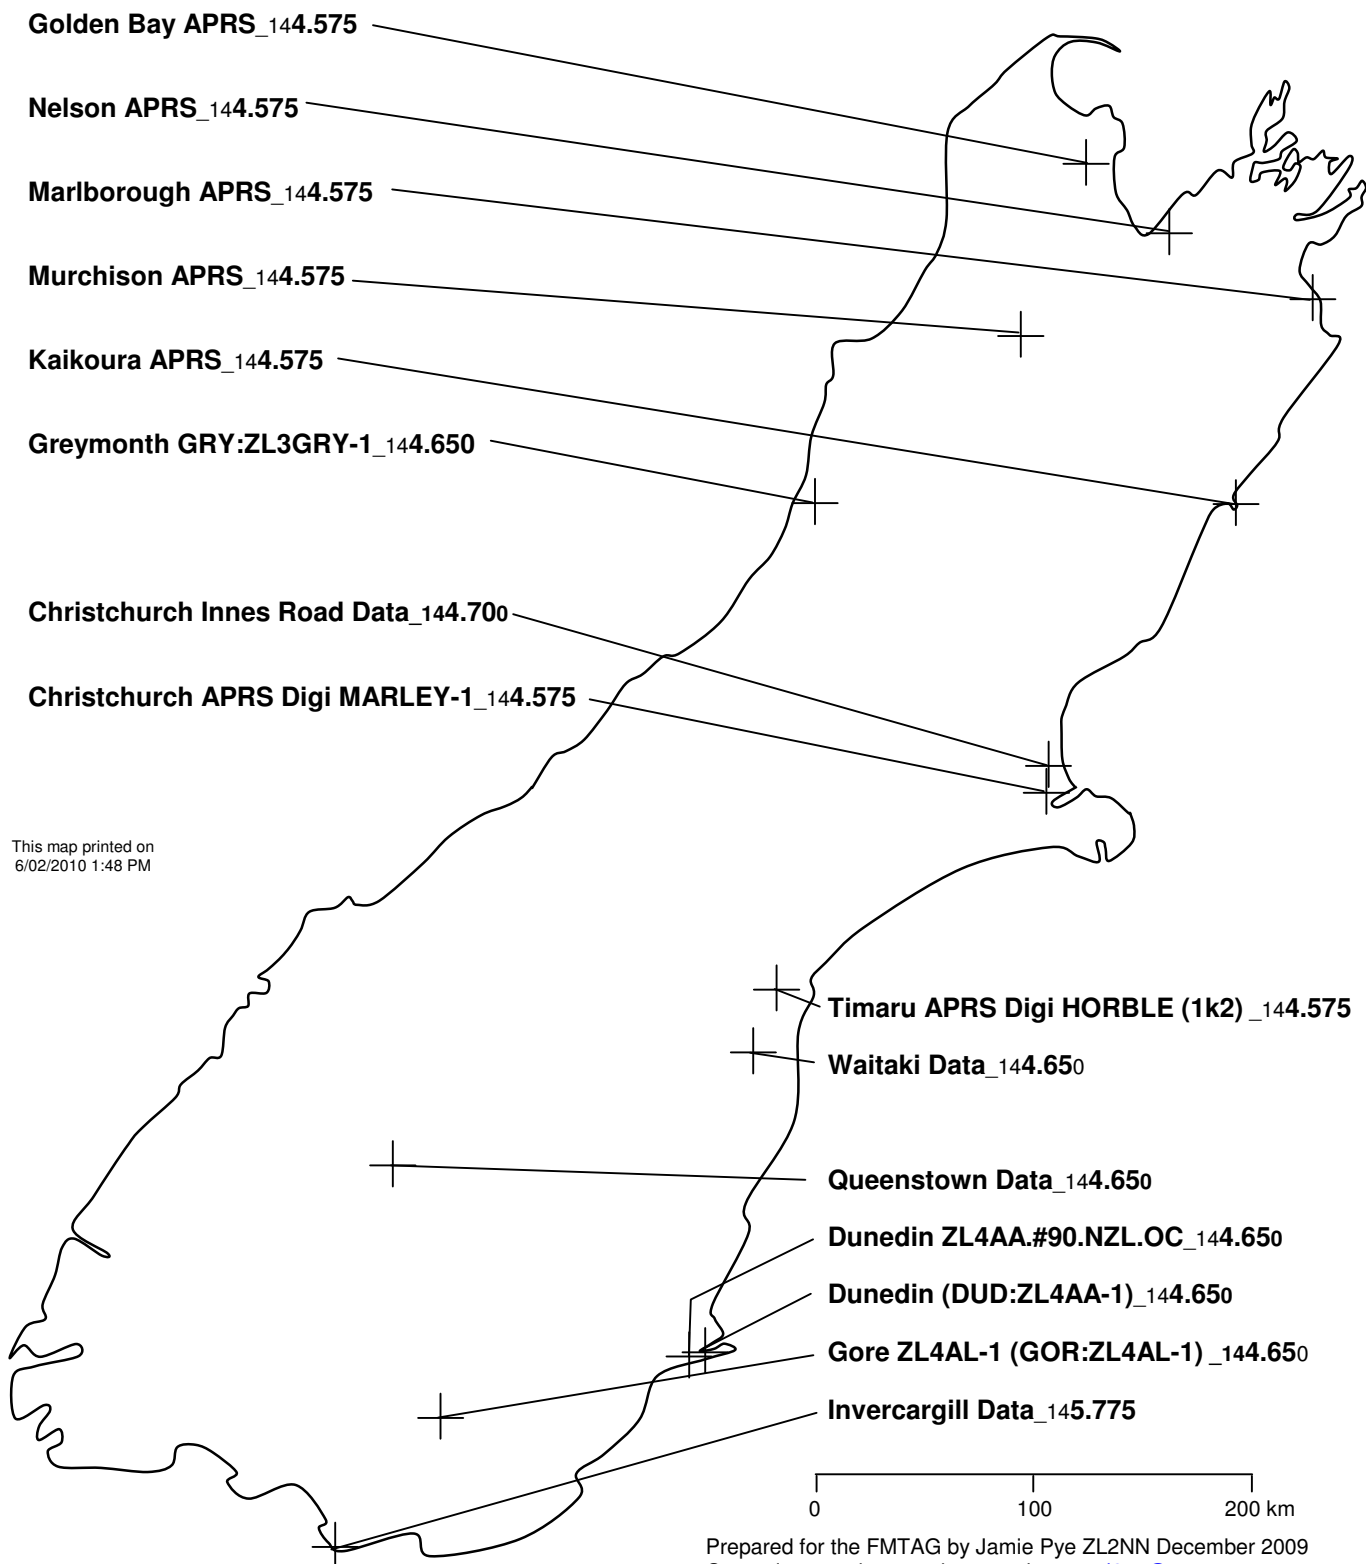

South Island APRS, BBS, Data (& Voice), Digipeaters 2010

NOTE 1. The naming system is explained on the map for **New Zealand Amateur Radio ATV Repeaters 2010**.
2. Repeater Offsets (splits) are explained on the map for **New Zealand Amateur Radio National System 2010**

Number of stations on this map=15

Prepared for the FMTAG by Jamie Pye ZL2NN December 2009
Corrections, updates and suggestions to: zl2nn@nzart.org.nz
Download or view from <http://www.nzart.org.nz/maps/2010/d1-si.pdf>
Get station list from <http://www.nzart.org.nz/maps/2010/d1-si.html>