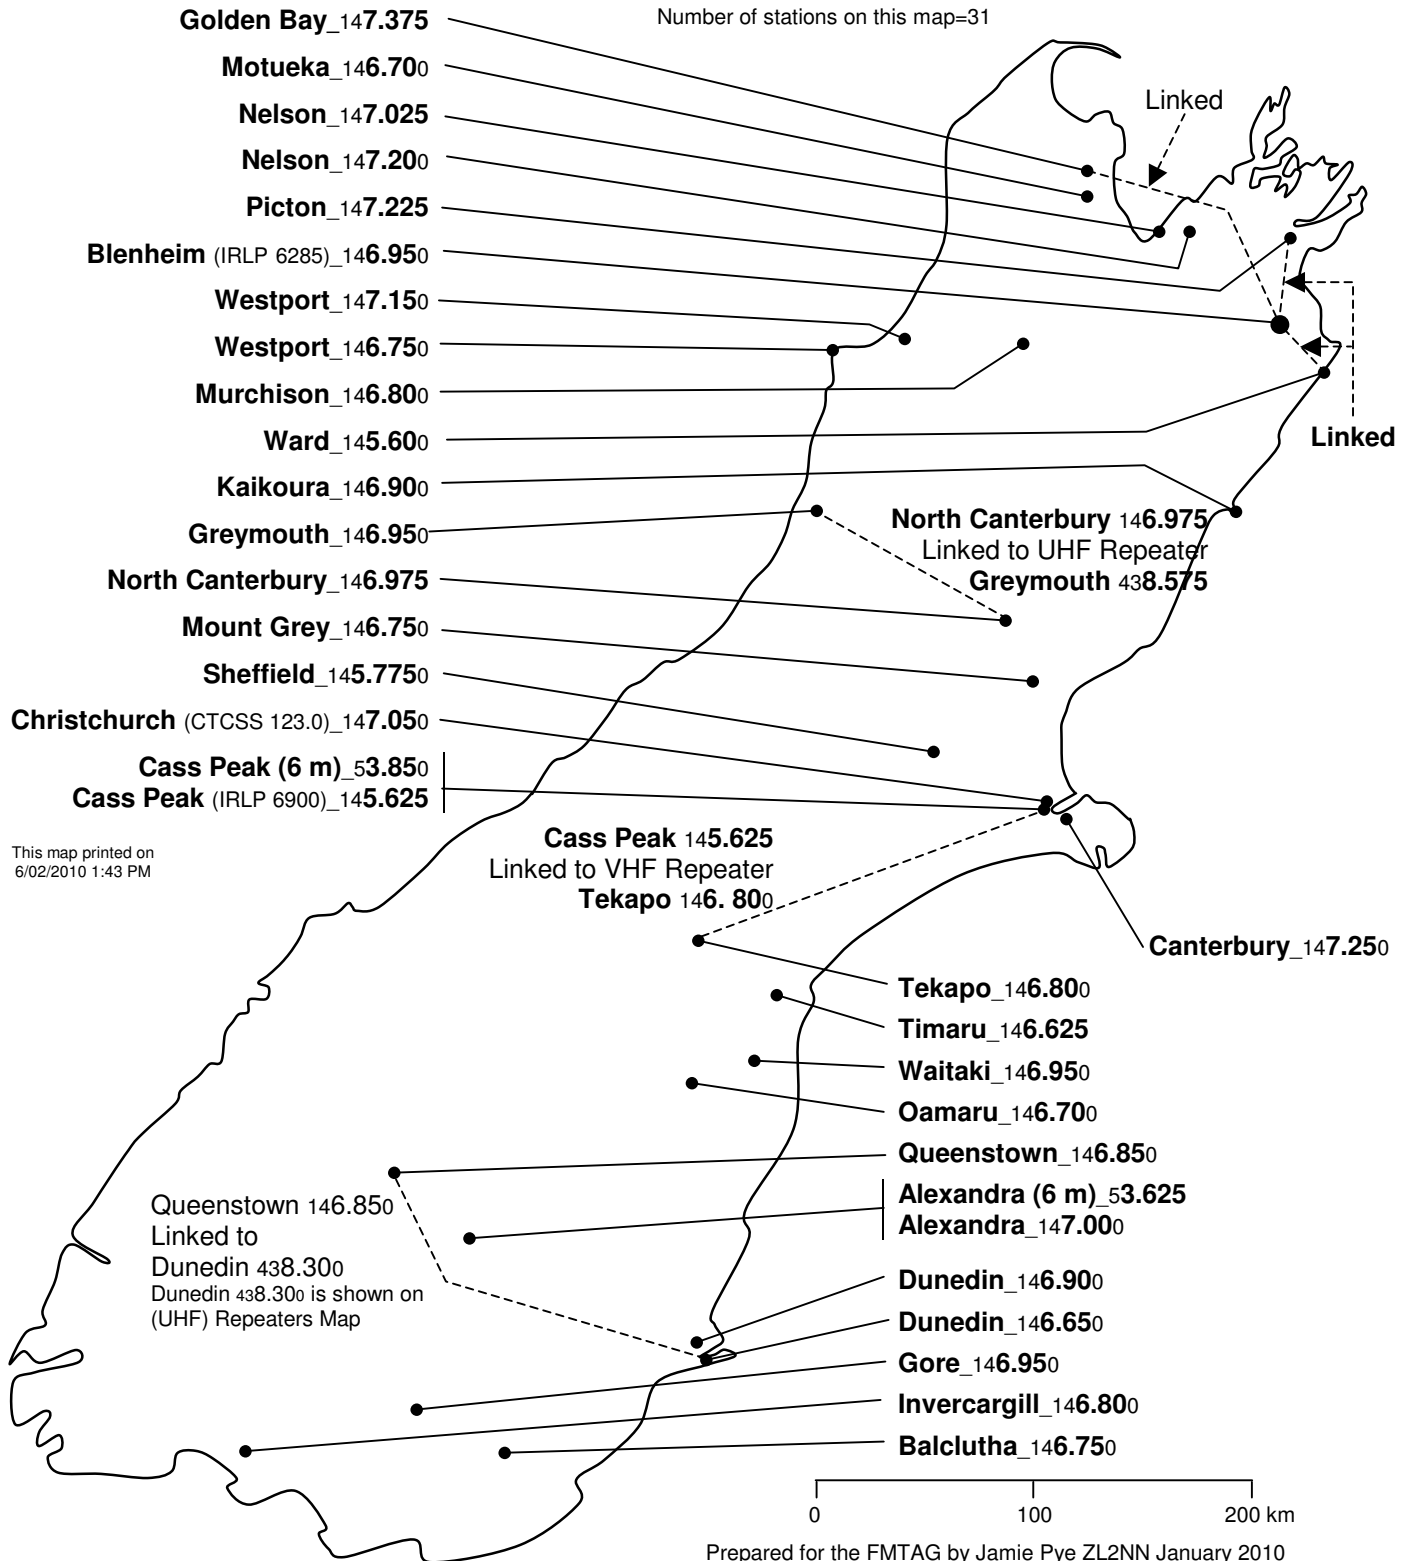

# South Island Amateur Radio 6 m & 2 m (VHF) Repeaters 2010

- NOTE 1.** The naming system is explained on the map for **New Zealand Amateur Radio ATV Repeaters 2010.**  
**2. Repeater Offsets (splits)** are explained on the map for **New Zealand Amateur Radio National System 2010.**  
**3. IRLP in the South Island** is on: **Blenheim 695 IRLP 6285** and **Cass Peak 5625 IRLP 6900.**  
**4. ZL4DM Dunedin 147.425 IRLP 6184** is not shown on these maps. For further details see <http://www.irlp.net/>  
**5. 2 m** User transmits 600 kHz lower for repeater output frequencies of 145.325 to 147.000 MHz. User transmits 600 kHz higher for repeater output frequencies of 147.025 to 147.375 MHz. Vertical polarisation. **6. 6 m** User transmits 1 MHz lower. Vertical polarisation

Prepared for the FMTAG by Jamie Pye ZL2NN January 2010  
 Corrections, updates and suggestions to: [zl2nn@nzart.org.nz](mailto:zl2nn@nzart.org.nz)  
 Download or view from <http://www.nzart.org.nz/maps/2010/v-si.pdf>  
 Get station list from <http://www.nzart.org.nz/maps/2010/v-si.html>