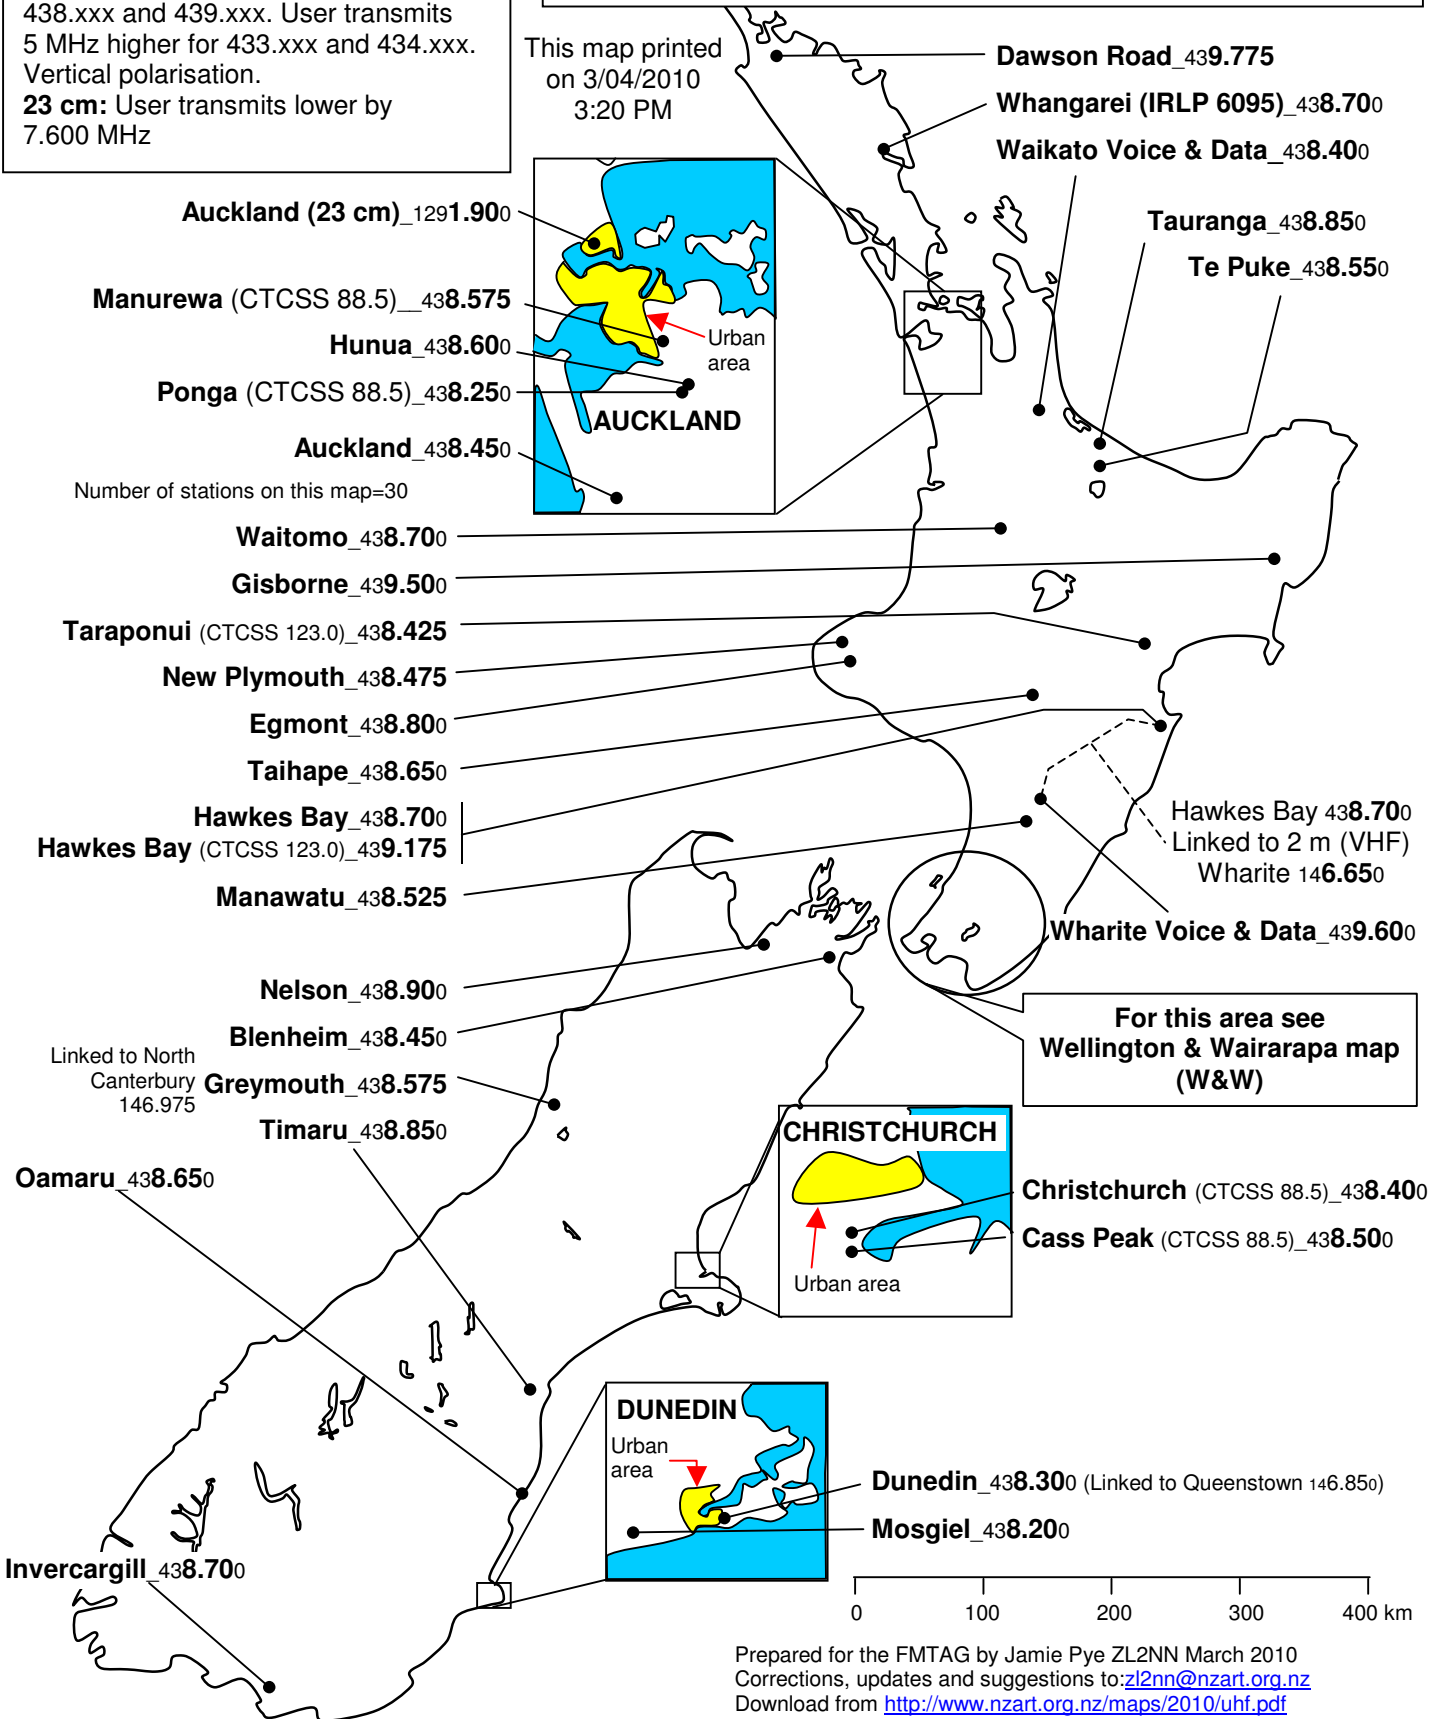

New Zealand Amateur Radio 70 & 23 cm (UHF) Repeaters 2010

NOTE 1. The **naming system** is explained on the map **New Zealand Amateur Radio ATV Repeaters 2010**.
NOTE 2. Repeater **Offsets (splits)** are explained on the map **New Zealand Amateur Radio National System 2010**

70 cm: User transmits 5 MHz lower for 438.xxx and 439.xxx. User transmits 5 MHz higher for 433.xxx and 434.xxx. Vertical polarisation.
23 cm: User transmits lower by 7.600 MHz

National System repeaters are listed on their own page

This map printed on 3/04/2010 3:20 PM

For this area see Wellington & Wairarapa map (W&W)

Prepared for the FMTAG by Jamie Pye ZL2NN March 2010
 Corrections, updates and suggestions to: zl2nn@nzart.org.nz
 Download from <http://www.nzart.org.nz/maps/2010/uhf.pdf>
 Get station list from <http://www.nzart.org.nz/maps/2010/uhf.html>