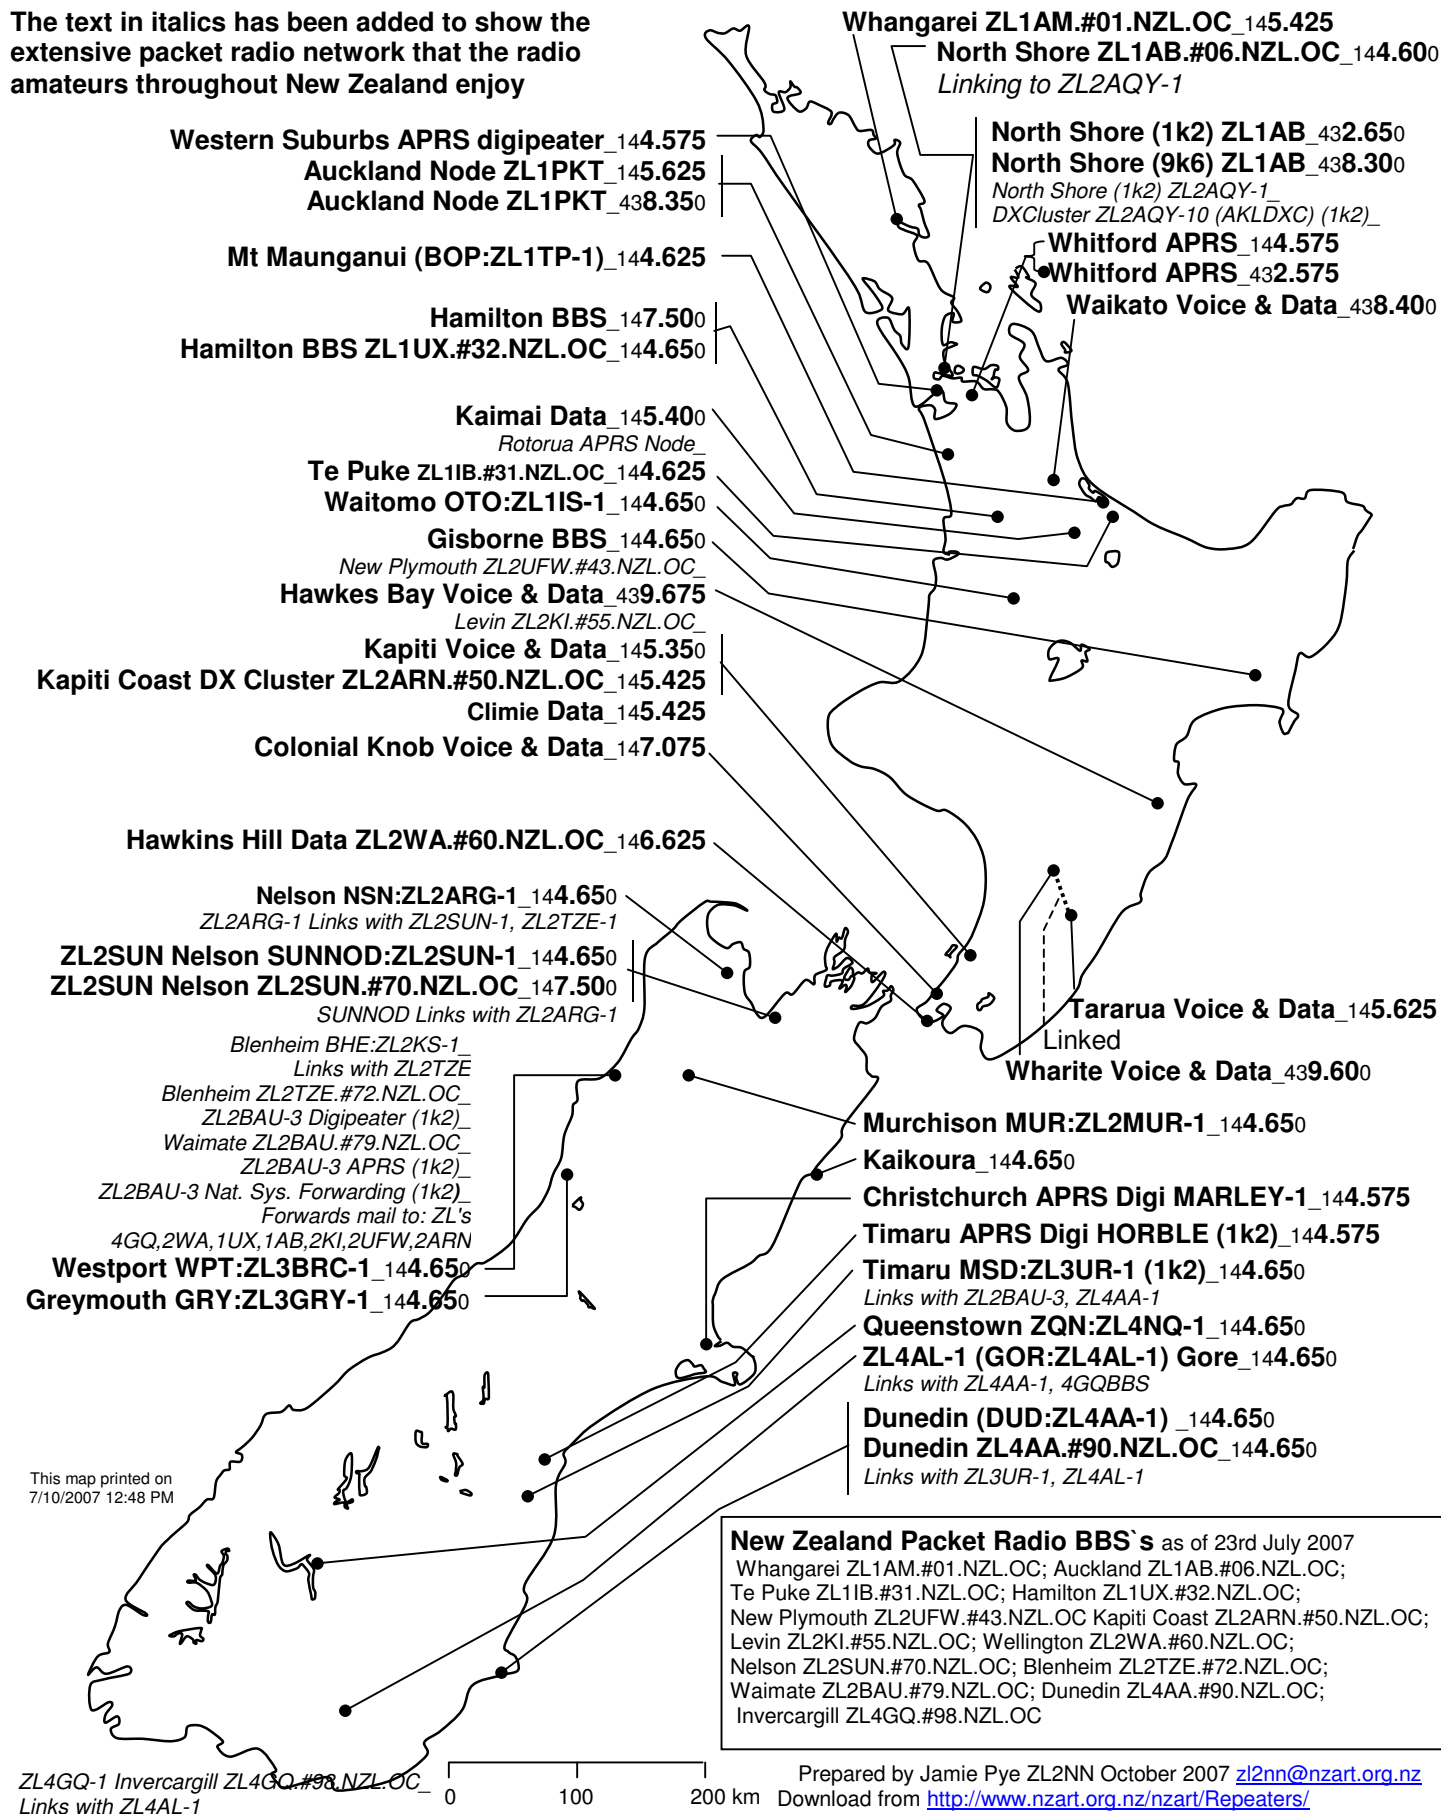

# Repeaters: APRS, BBS, Data (& Voice), Digipeaters 2007

NOTE The naming system is explained on the map **New Zealand Amateur Radio ATV Repeaters 2007**

The text in italics has been added to show the extensive packet radio network that the radio amateurs throughout New Zealand enjoy

**New Zealand Packet Radio BBS's as of 23rd July 2007**  
 Whangarei ZL1AM.#01.NZL.OC; Auckland ZL1AB.#06.NZL.OC;  
 Te Puke ZL1IB.#31.NZL.OC; Hamilton ZL1UX.#32.NZL.OC;  
 New Plymouth ZL2UFW.#43.NZL.OC Kapiti Coast ZL2ARN.#50.NZL.OC;  
 Levin ZL2KI.#55.NZL.OC; Wellington ZL2WA.#60.NZL.OC;  
 Nelson ZL2SUN.#70.NZL.OC; Blenheim ZL2TZE.#72.NZL.OC;  
 Waimate ZL2BAU.#79.NZL.OC; Dunedin ZL4AA.#90.NZL.OC;  
 Invercargill ZL4GQ.#98.NZL.OC