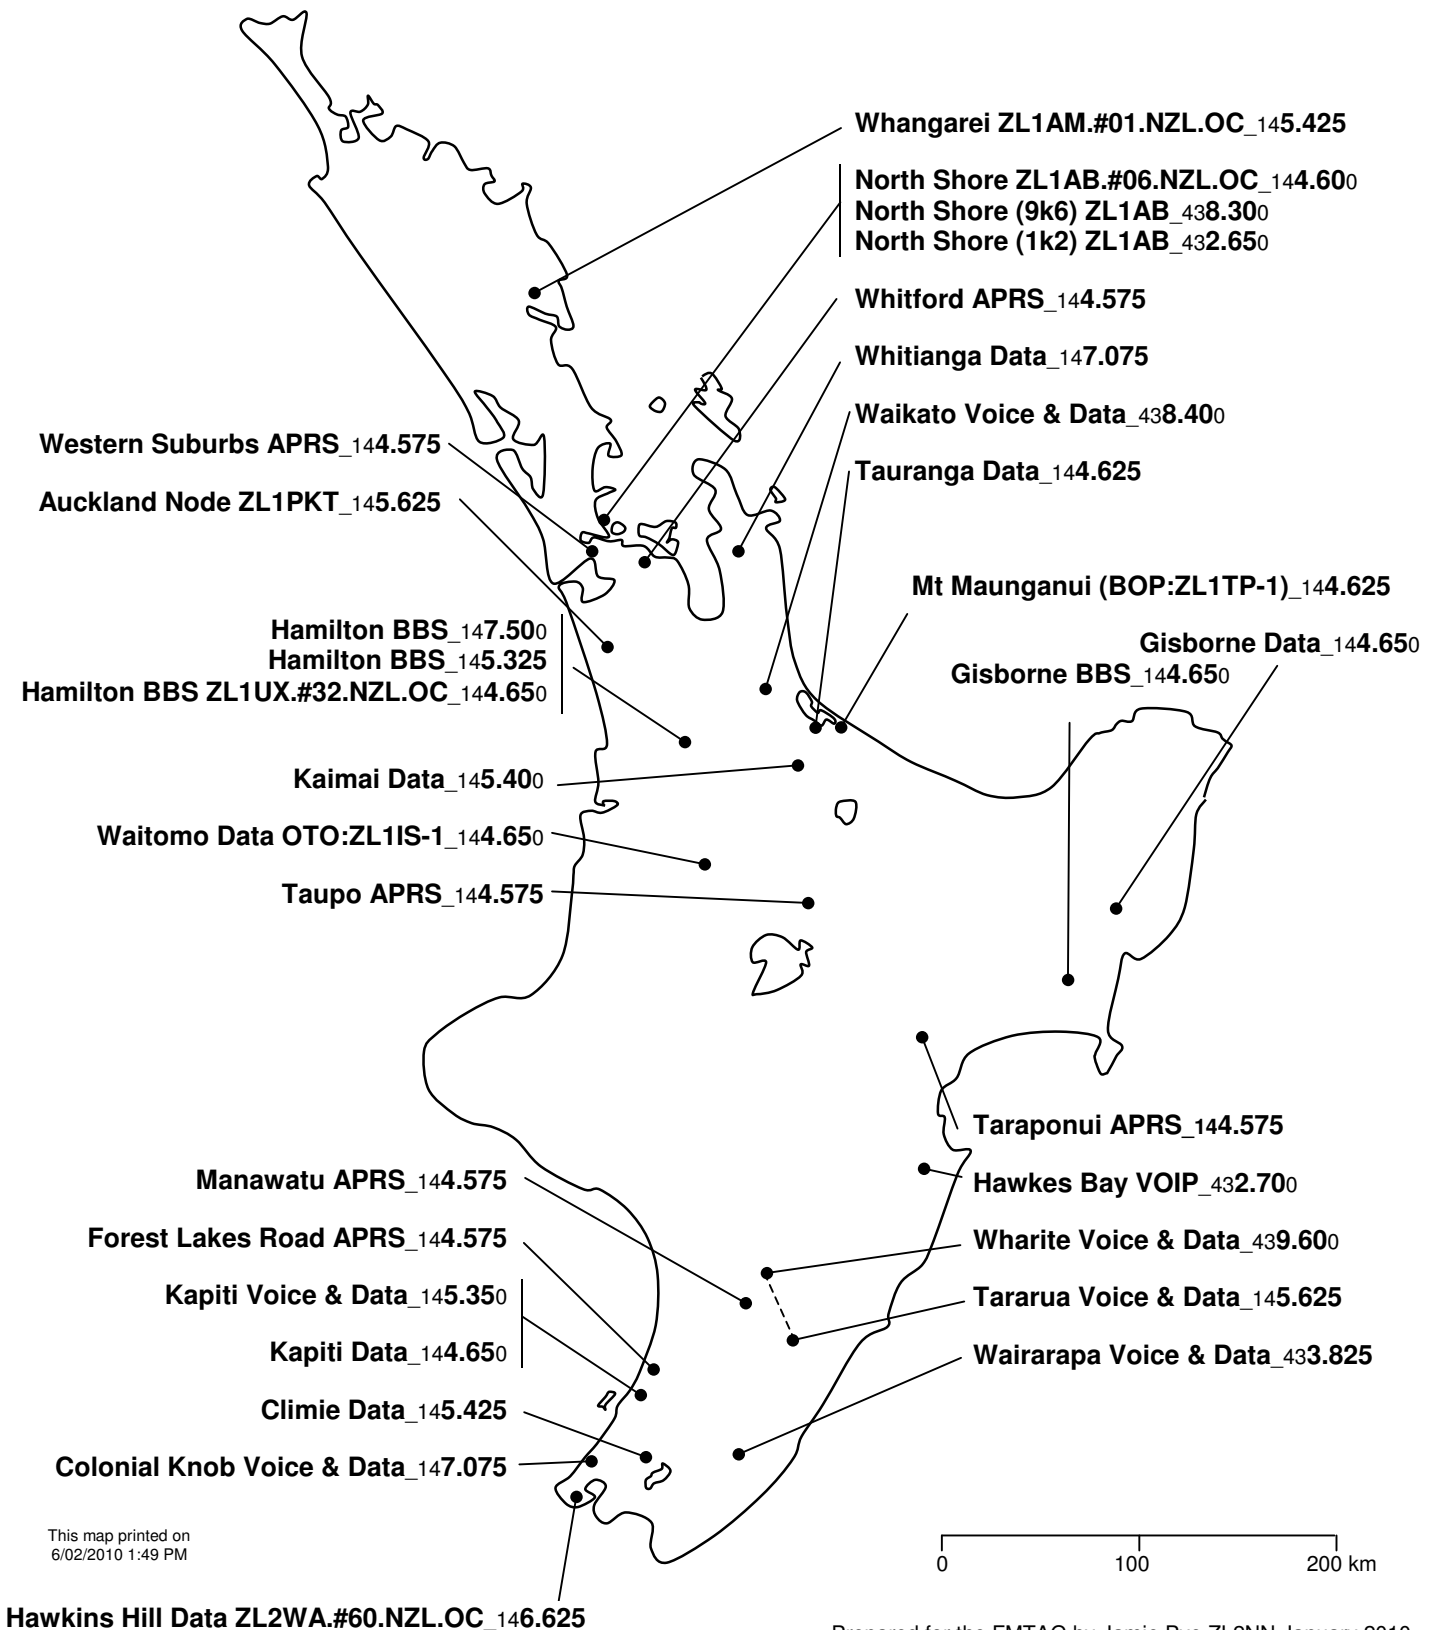

North Island APRS, BBS, Data (& Voice), Digipeaters 2010

NOTE 1. The naming system is explained on the map [New Zealand Amateur Radio ATV Repeaters 2010](#).
2. Repeater Offsets (splits) are explained on the map [New Zealand Amateur Radio National System 2010](#)

Number of stations on this map=31

Prepared for the FMTAG by Jamie Pye ZL2NN January 2010
 Corrections, updates and suggestions to: zl2nn@nzart.org.nz
 Download from <http://www.nzart.org.nz/maps/2010/d1-ni.pdf>
 Get station list from <http://www.nzart.org.nz/maps/2010/d1-ni.html>